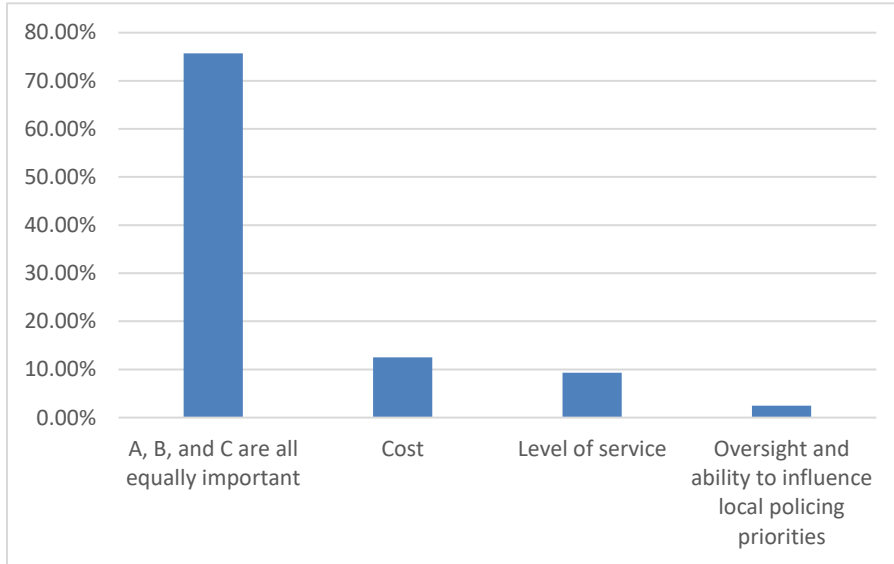

President's Summit 2021 February 17 Survey Results

1. What is the most important consideration for your municipality with respect to policing?

2. My municipality would be willing to pay more for policing if it means we will have better service and improved oversight.

3. When considering operating costs, I believe that an independent provincial police service could better meet my community's needs than the current RCMP policing model.

4. When considering service levels, I believe that an independent provincial police service could better meet my community's needs than the current RCMP policing model.