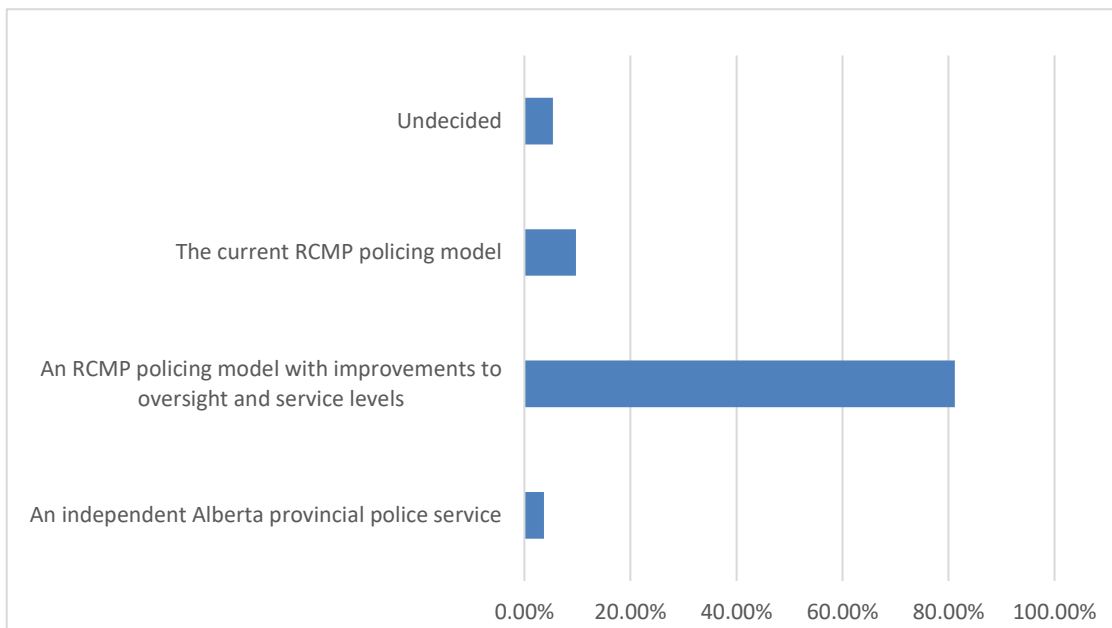

6. Based on what I have learned today, I believe the best policing model for my community would be: